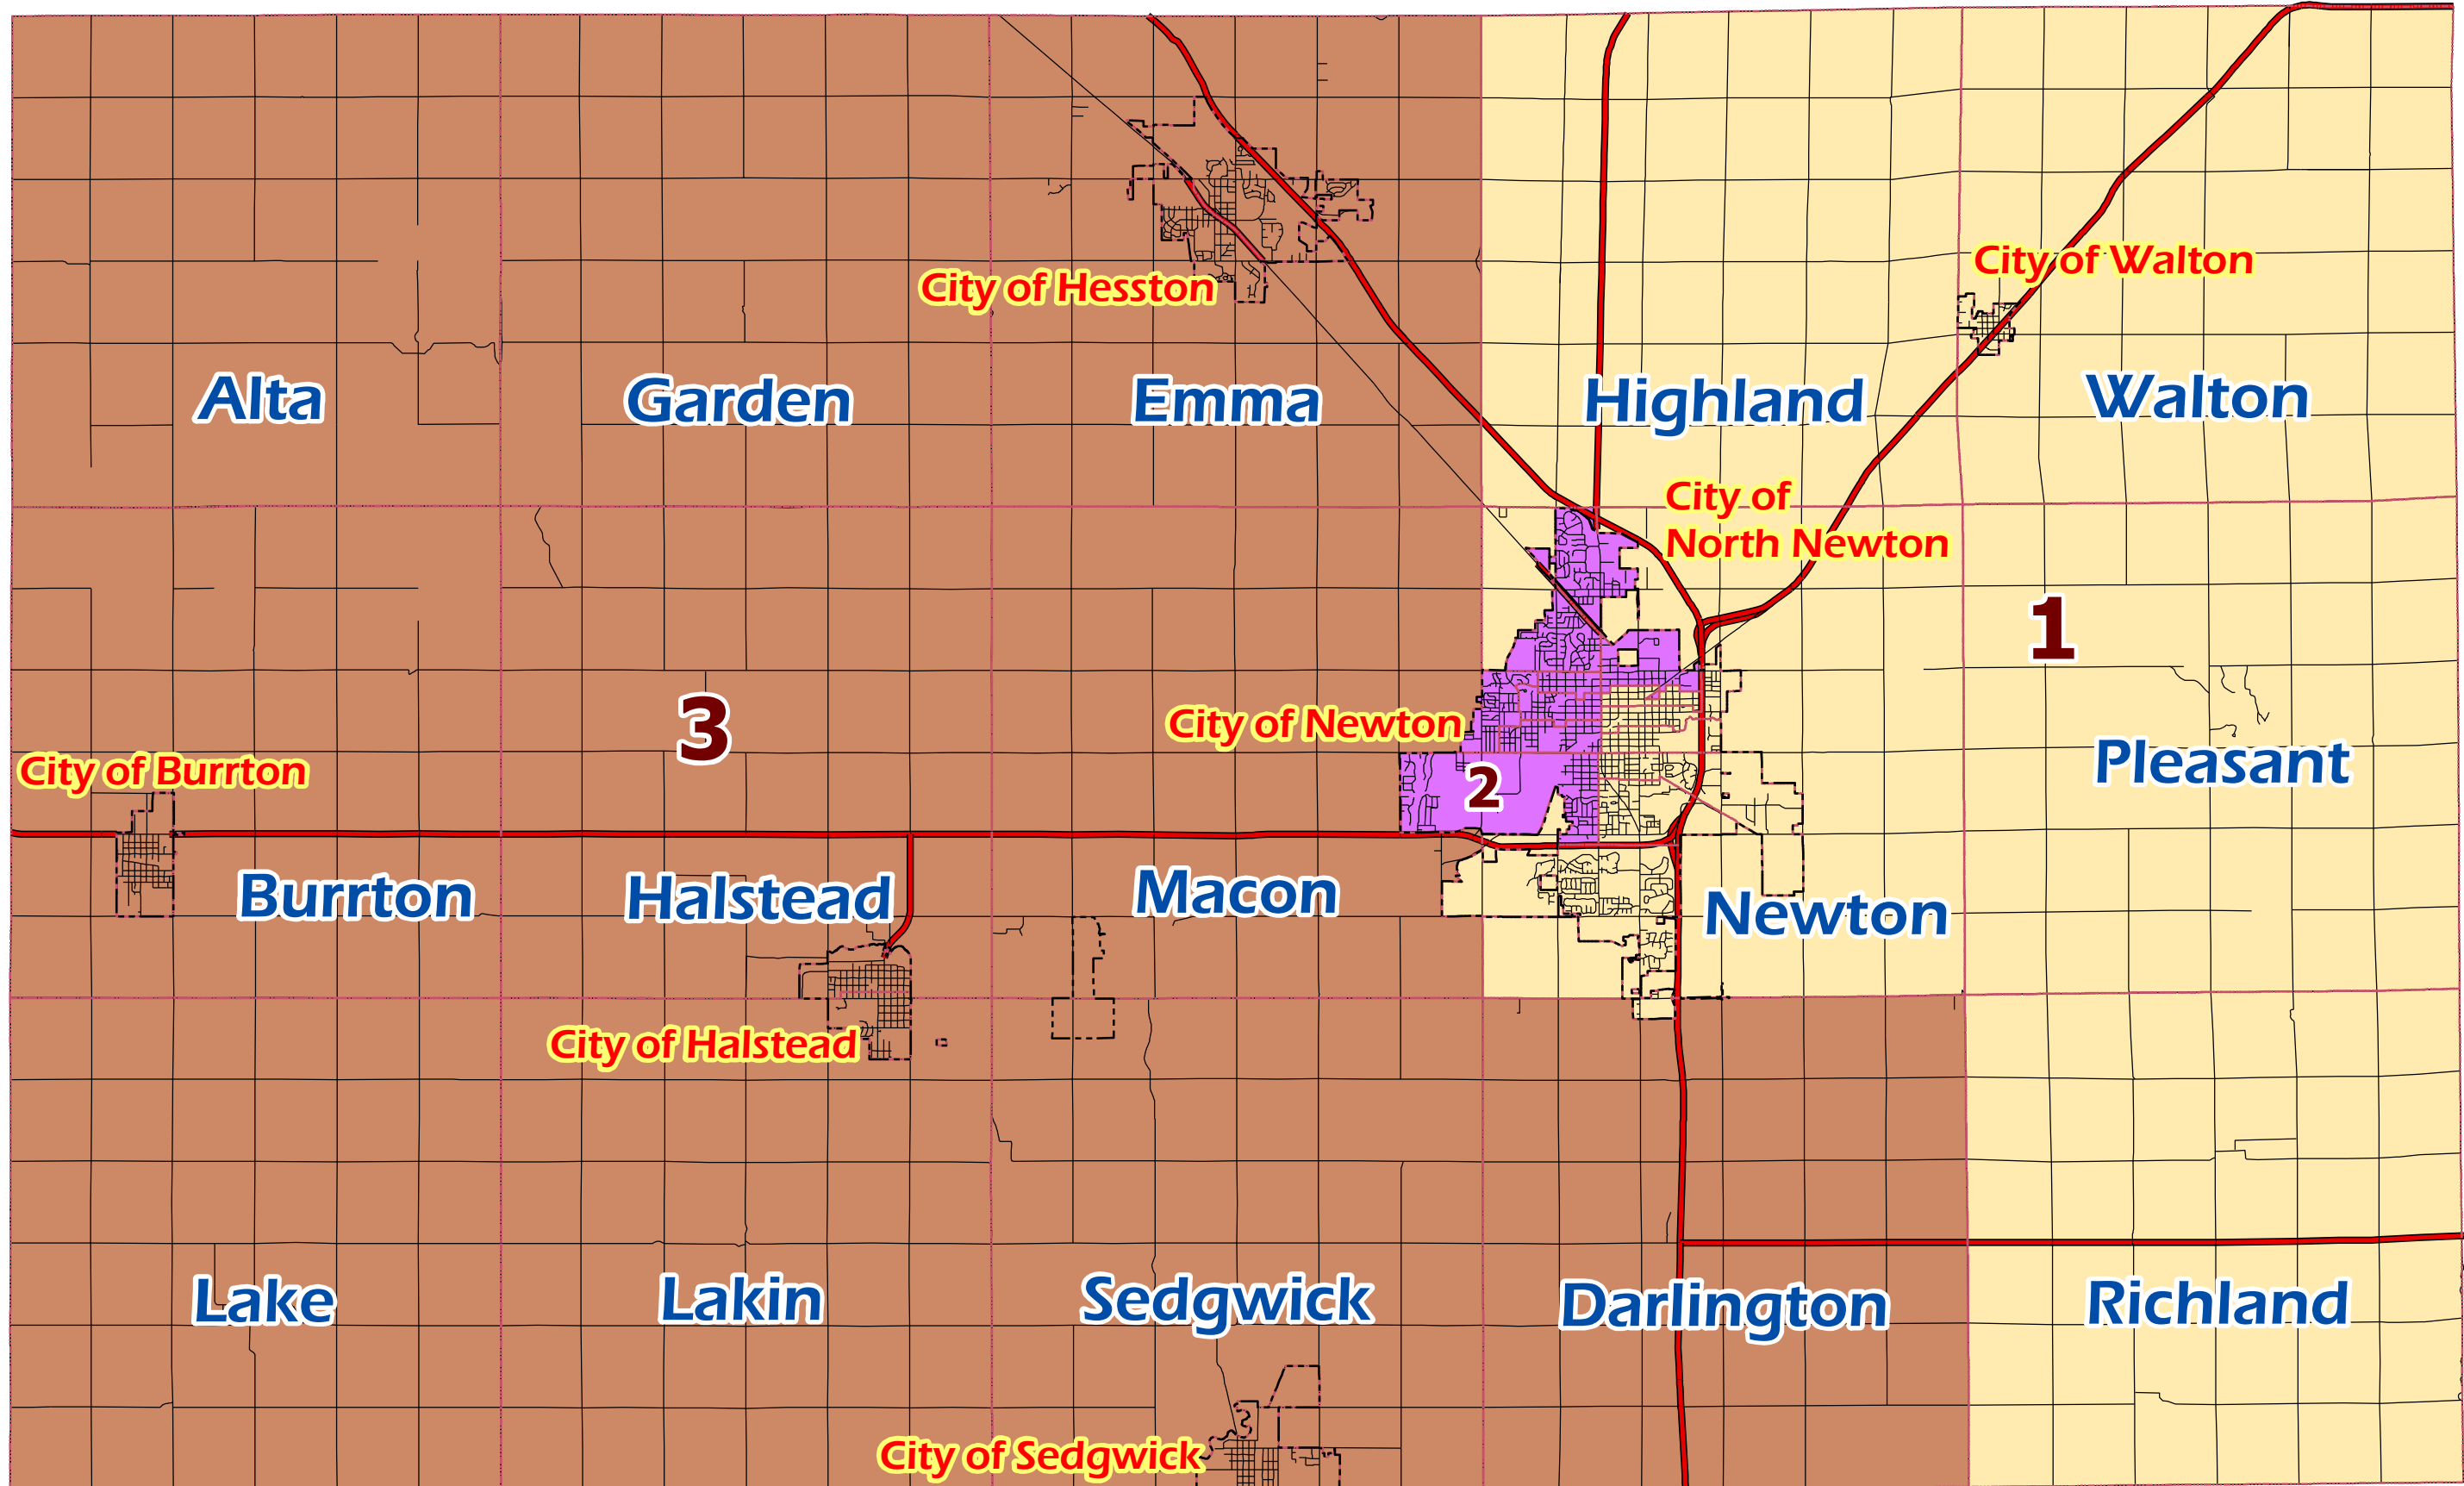

Harvey County Commission Districts

Commission District #1
 Newton 1-1
 Newton 1-2
 Newton 3-1
 Newton 3-2
 Newton 3-3
 Newton 3-4
 Walton City
 Highland Township
 Newton Township
 Pleasant Township
 Richland Township
 Walton Township

Commission District #2
 Newton 1-3
 Newton 2-1
 Newton 2-2
 Newton 4-1
 Newton 4-2
 Newton 4-3
 Newton 4-4
 North Newton

Commission District #3
 Burrton City
 Halstead 1-1
 Halstead 1-2
 Hesston 1-1
 Hesston 1-2
 Sedgwick City
 Alta Township
 Burrton Township
 Darlington Township
 Emma Township
 Garden Township
 Halstead Township
 Lake Township
 Lakin Township
 Macon Township
 Sedgwick Township

Legend

- 1ST
- 2ND
- 3RD

Harvey County
 Clerk - 1/11/2022

00.5 1 2 Miles