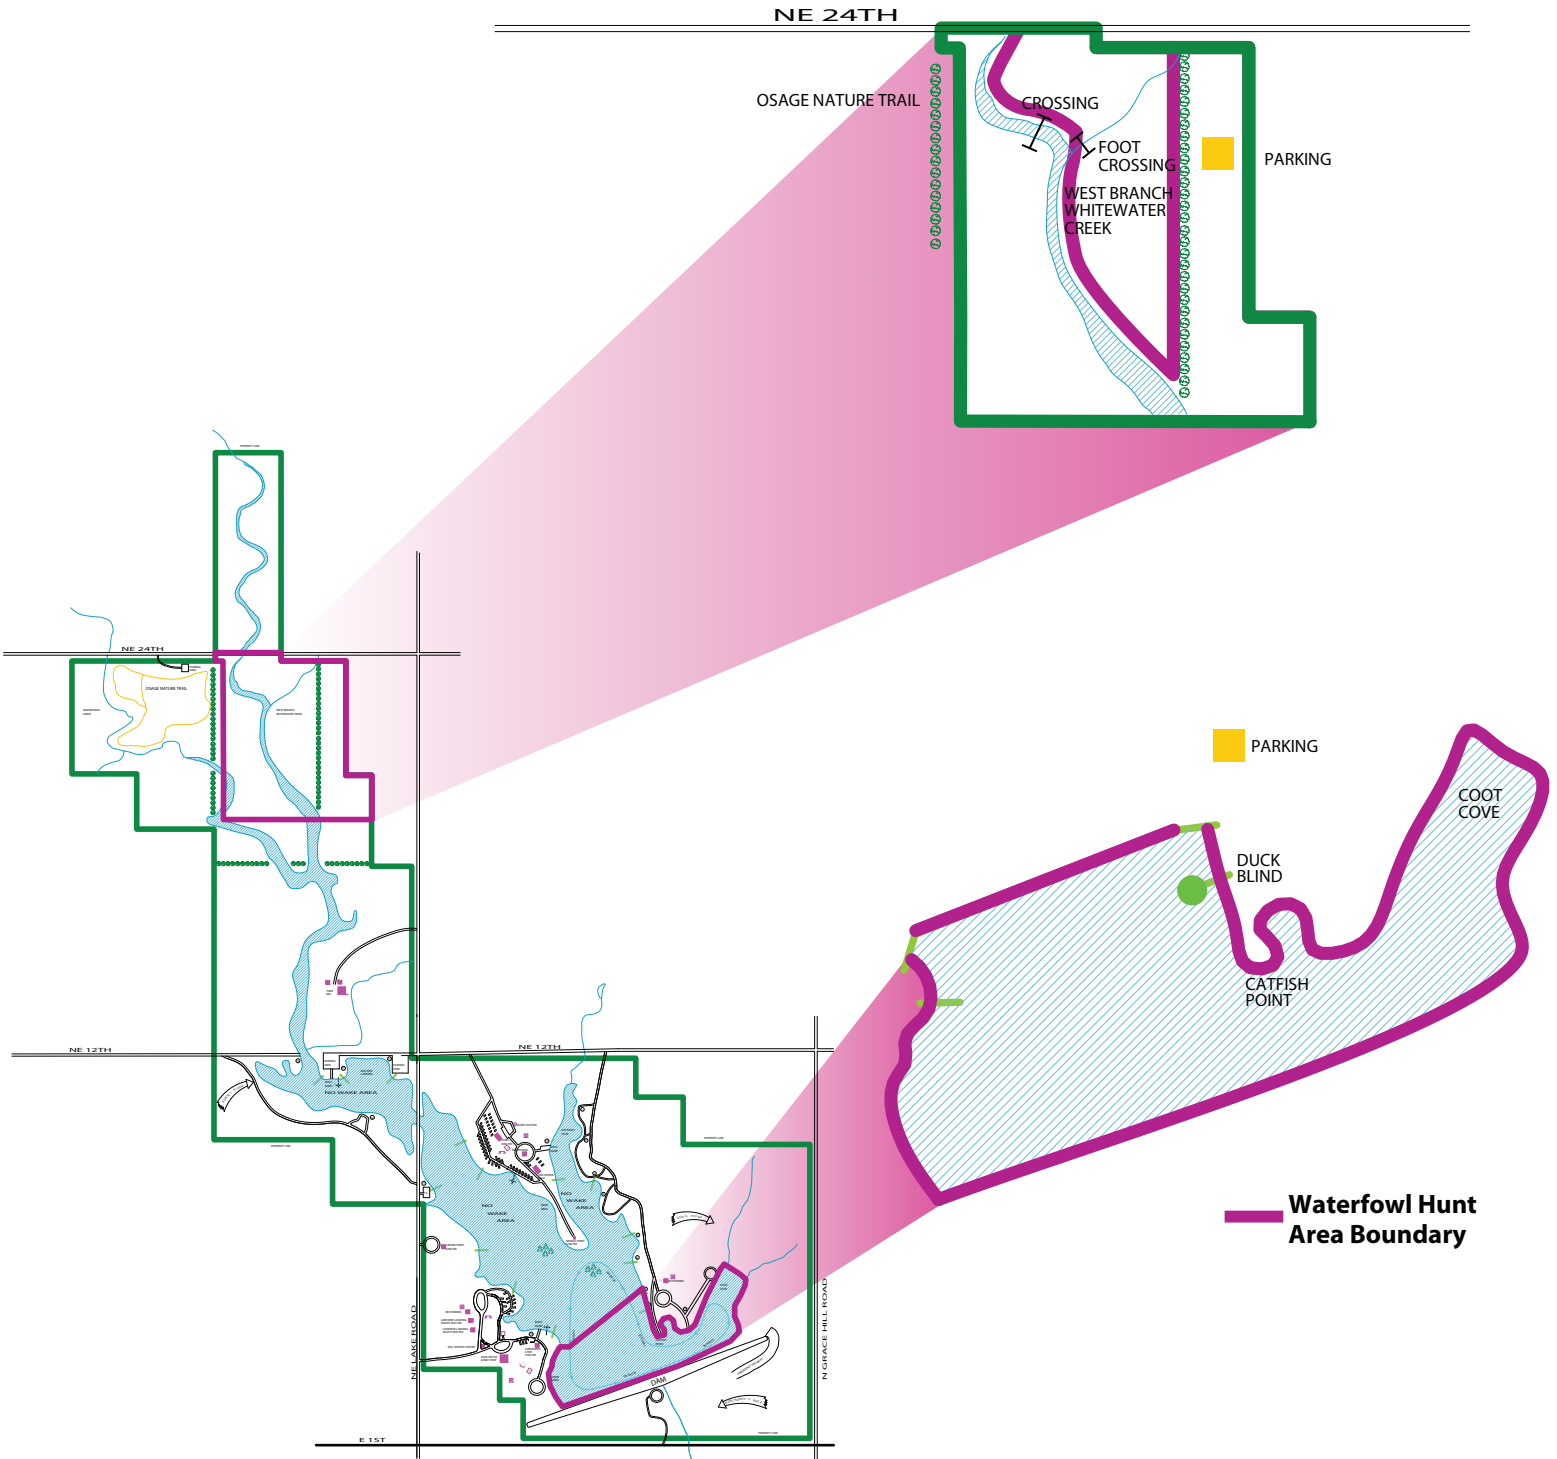

**Turkey Hunt
Area Boundary**

HARVEY COUNTY EAST PARK LAKE, HARVEY COUNTY, KANSAS